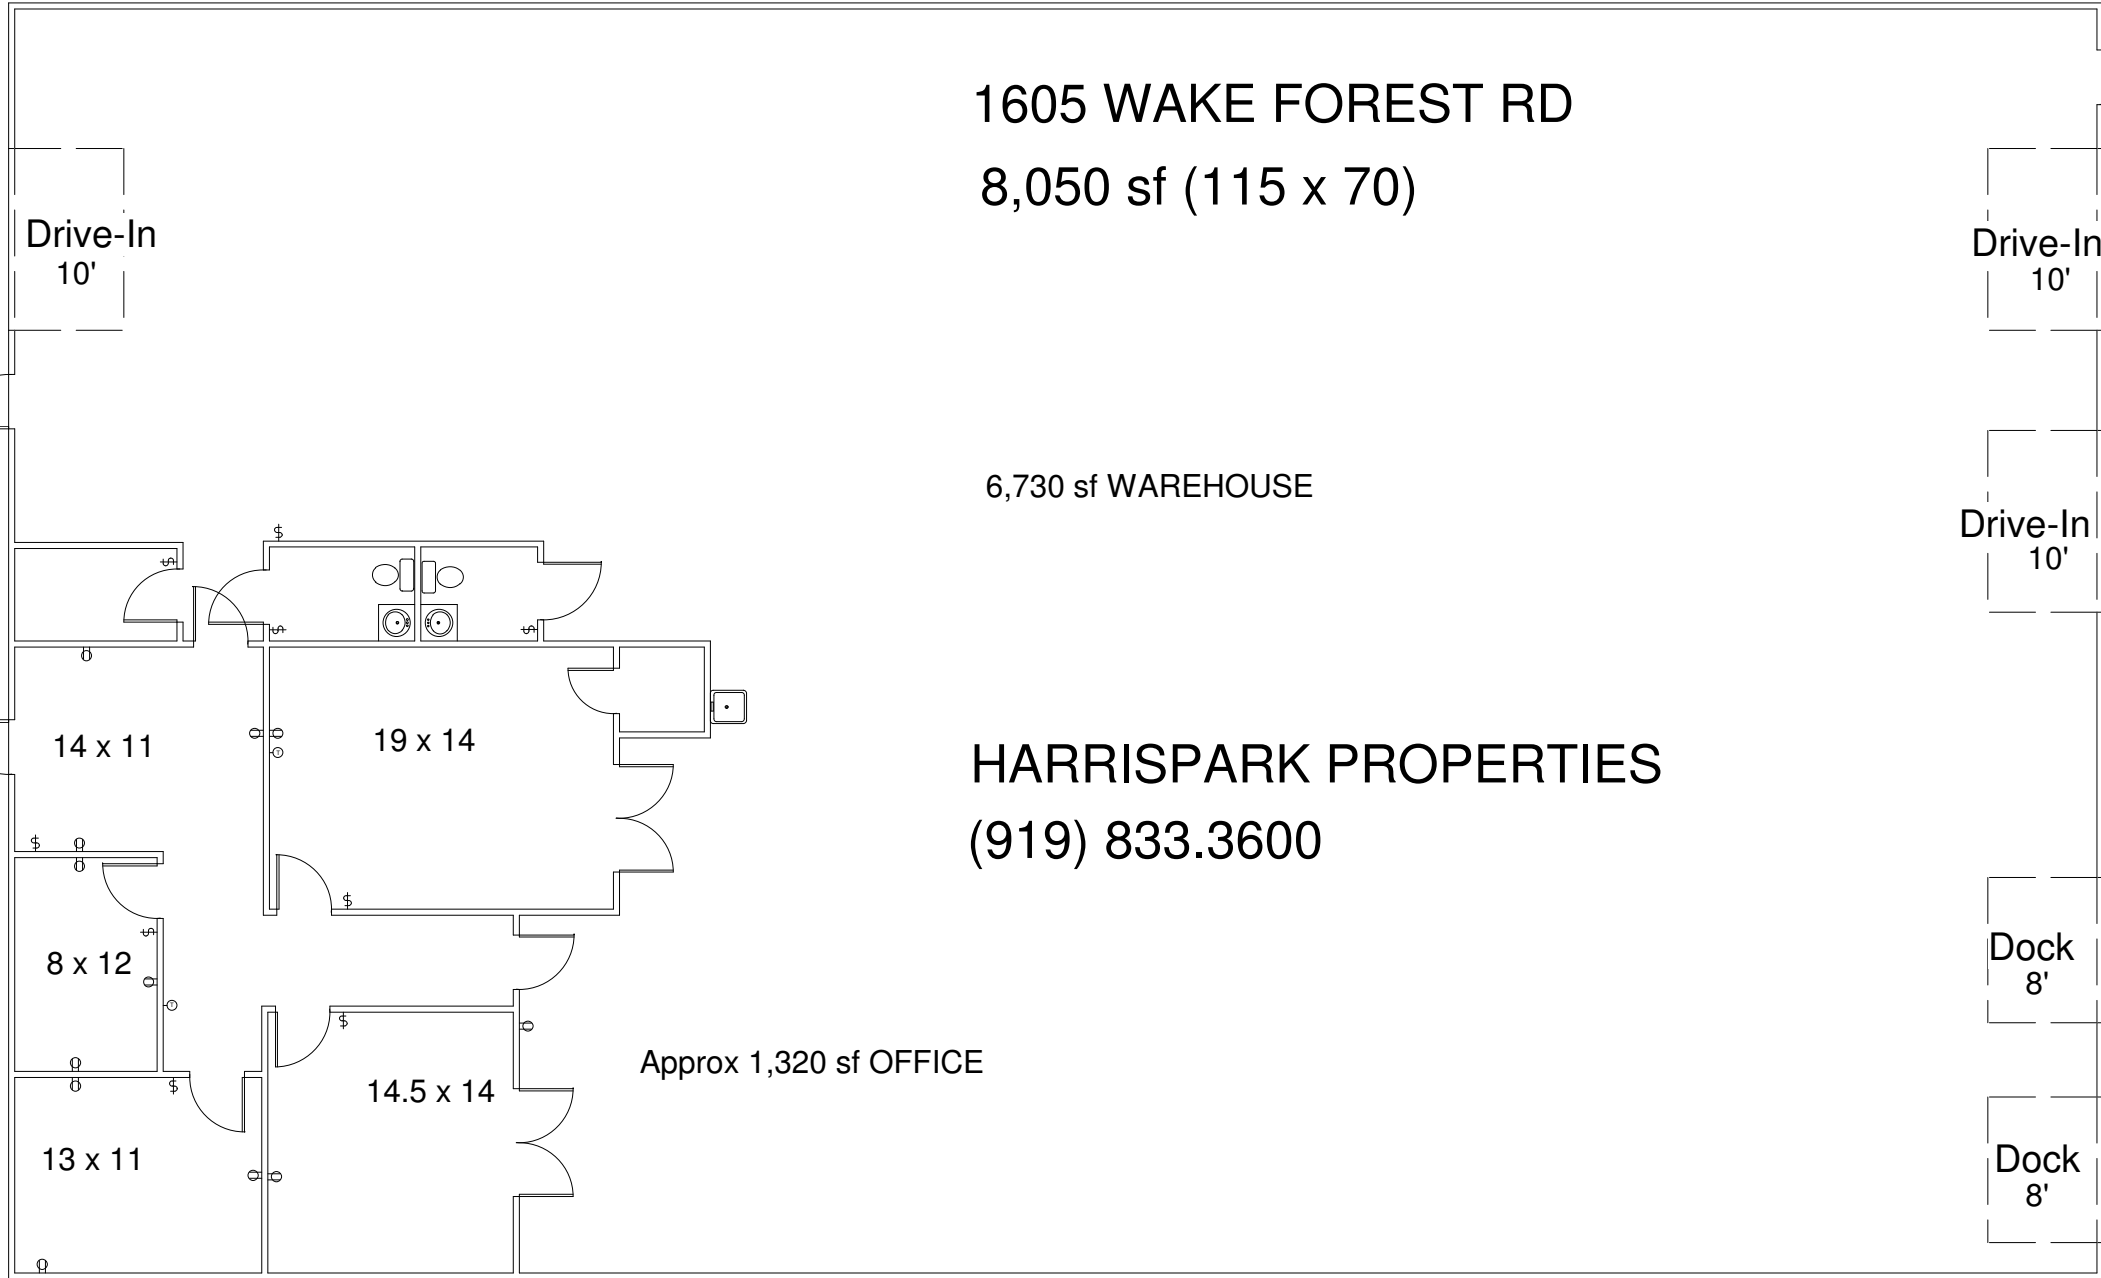

1605 WAKE FOREST RD

8,050 sf (115 x 70)

6,730 sf WAREHOUSE

HARRISPARK PROPERTIES

(919) 833.3600

Approx 1,320 sf OFFICE

Drive-In
10'

Drive-In
10'

Drive-In
10'

14 x 11

19 x 14

8 x 12

13 x 11

14.5 x 14

Dock
8'

Dock
8'