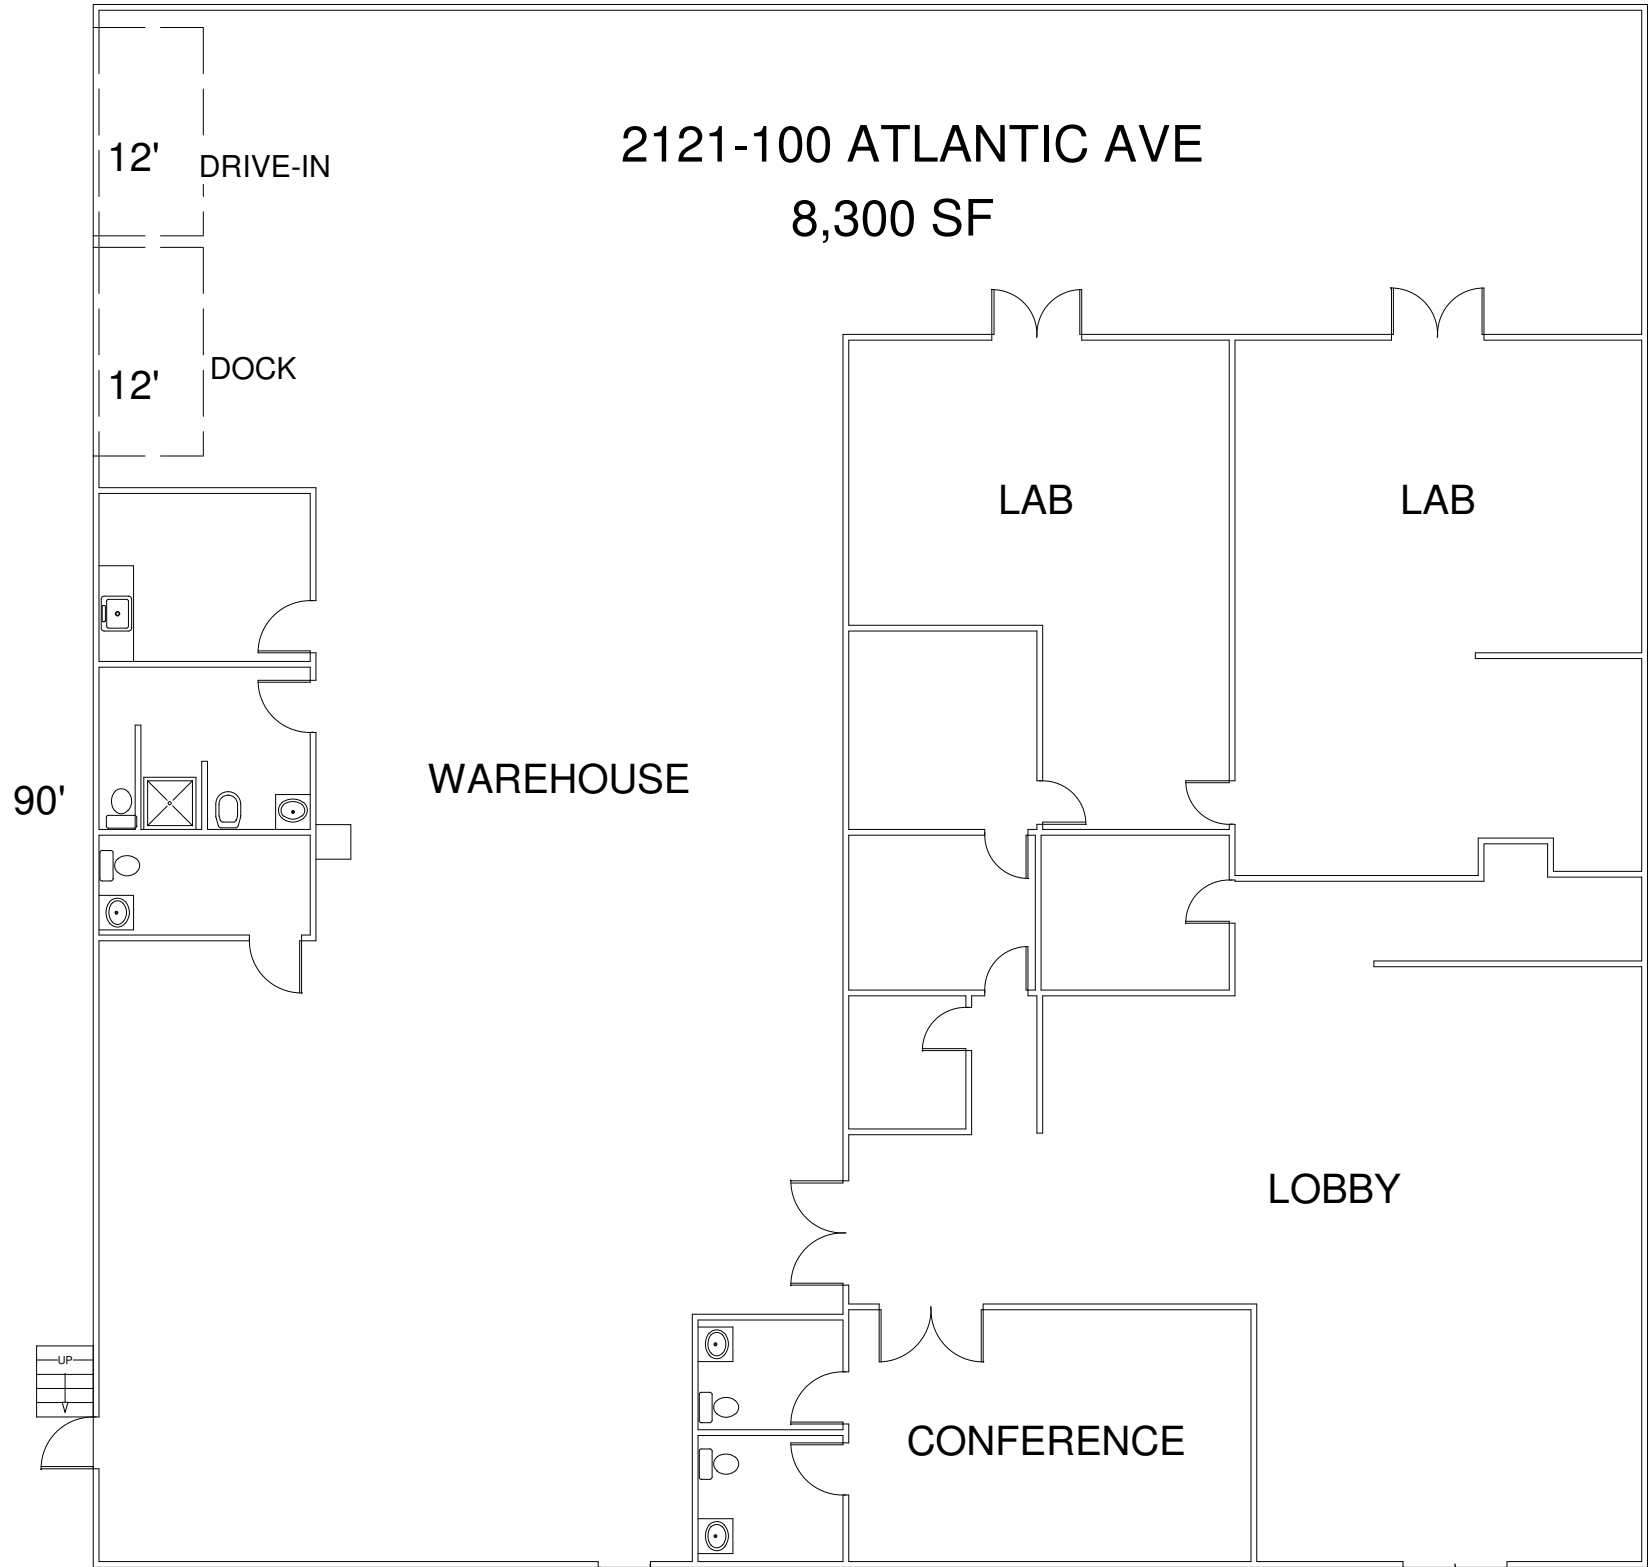

92.22'

2121-100 ATLANTIC AVE  
8,300 SF

12' DRIVE-IN

12' DOCK

90'

WAREHOUSE

LAB

LAB

LOBBY

CONFERENCE

UP  
DOWN